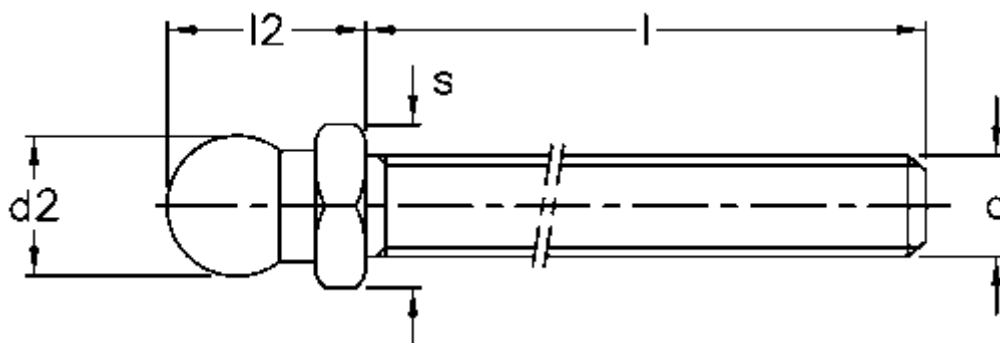

Article number: 2310302561

Description: E+G Threaded stem, Zinc-plated steel  
SM-14-M16x168

## Measures

$d = M16$

$d_2 = 13.9$

$l = 168$

$l_2 = 20$

$s = 16$